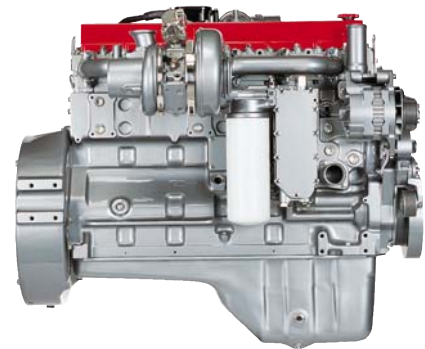

Lowest Total Cost Of Operation.

Cummins ReCon® engines are the premium quality, competitively priced major overhaul option for those who value performance, reliability, durability, uptime and product support. With a Cummins ReCon® engine, you know the total cost up-front including a no hassle core acceptance based on a simple visual inspection. Fast turnaround will get your equipment up and running and earning money again in hours.

Every Improvement.

Cummins ReCon® engines don't just meet your original specifications – they incorporate the latest advances in materials, component design and manufacturing techniques to deliver performance that goes beyond expectations.

Every Application.

Cummins ReCon® engines are available from your local Cummins distributor for a wide range of truck, bus, construction, industrial, rail and marine applications.

Cummins ReCon® Warranty.

Cummins ReCon® engines are backed by the best warranty in the business – a warranty that is recognised at over 4000 locations worldwide.